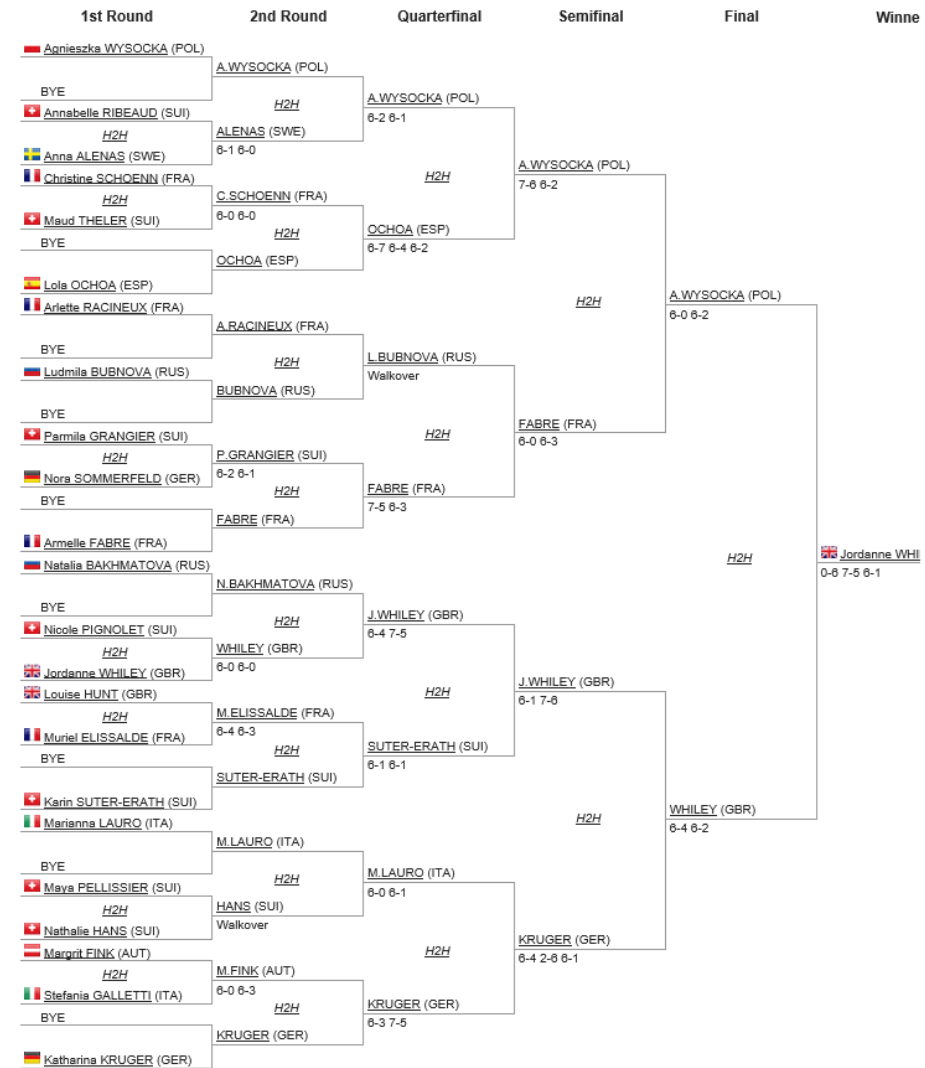

Main draw Men

Second draw men

Consolation draw men

Double main draw men

Double second draw men

Main draw Women

Consolation draw women

Double main draw women